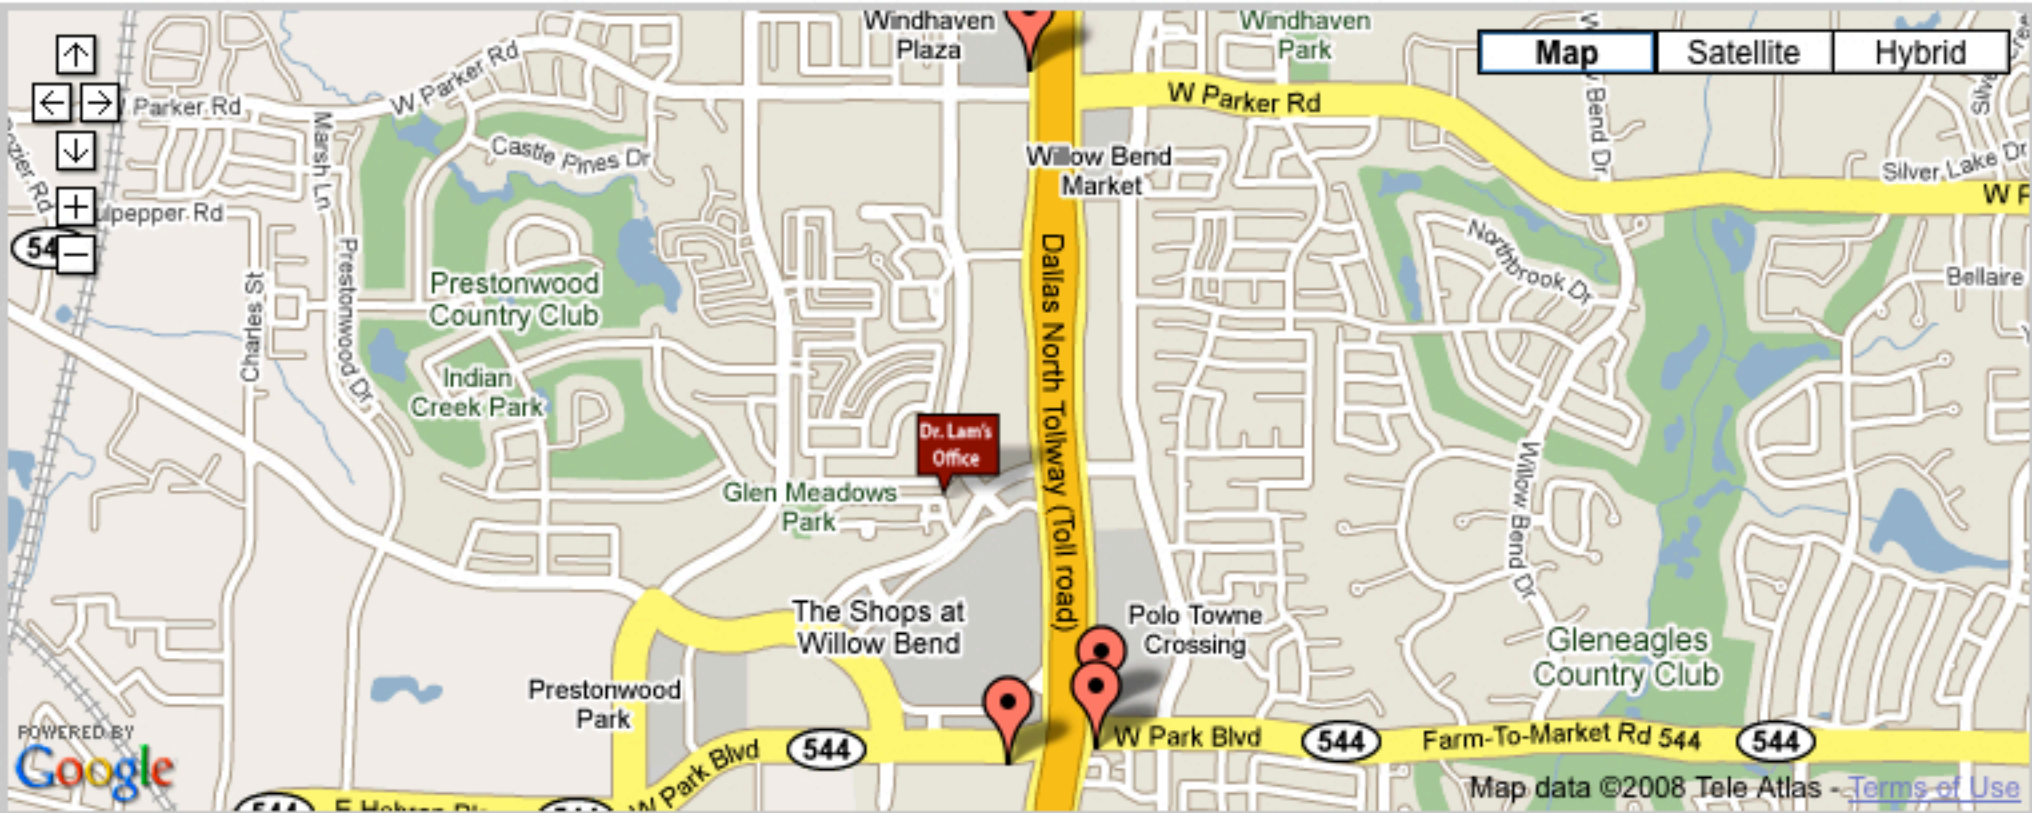

## Wendy's

Distance: 2.67 miles S

4609 W Park Blvd, Plano, TX, US, 75093

[View in Google Earth™](#)

Category: **Fast Food**

Menu	Yes	Price Range	\$3-7	Drive Thru	Sun-Th 10am-1am, F & Sat 10am - 2am	Delivery	No	Hours	M-Sun 10am - 10pm
Coupons	No	Pharmacy	No	Deli/Gourmet	No	Starbucks	No	ATM	
Fees	No	Wi-Fi	No						