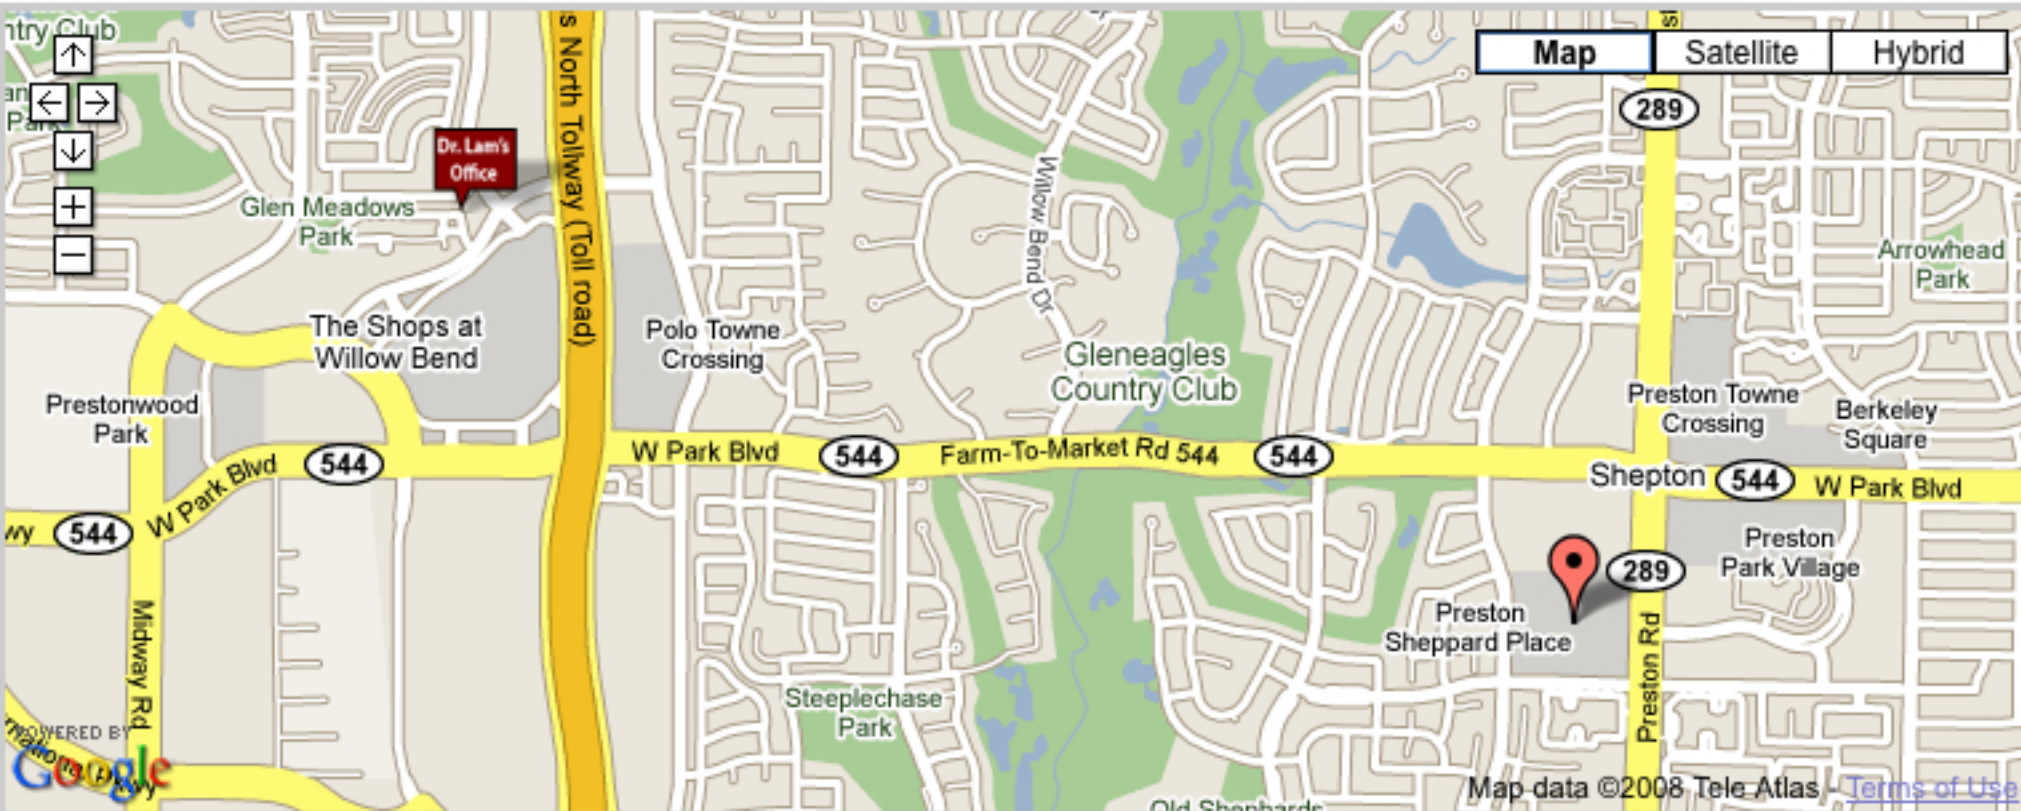

Book Stores