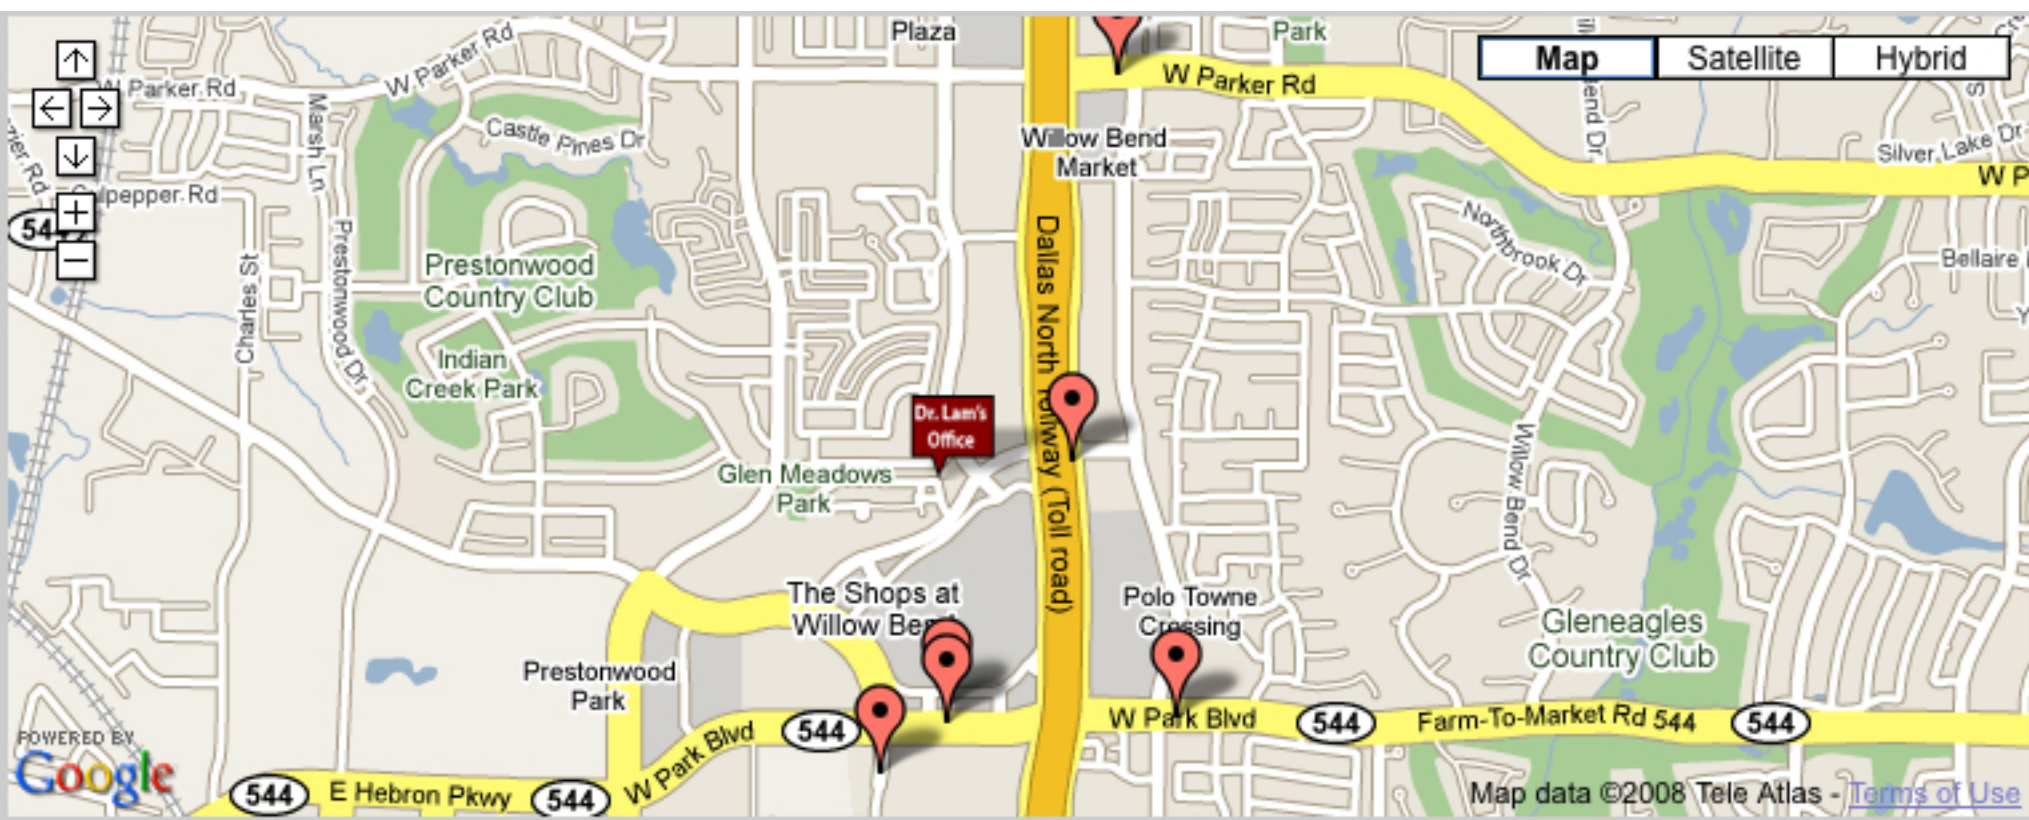

Banks

Comerica

Distance: 0.22 miles N

2560 Dallas Pkwy, Plano, TX, US, 75093

[View in Google Earth™](#)

Category: **Banks**

Menu No Price Range No Drive Thru M-Th 7:30-4pm, F 7:30-6pm, Sat 9-1pm Delivery No Hours M-Th 9-4pm, F 9-6pm, Sat 9-1pm Coupons No Pharmacy No Deli/Gourmet No Starbucks No ATM/Fees Yes, Drive Thru $2.50 fee Wi-Fi No

Bank of Texas

Distance: 0.42 miles S

6105 W. Park Blvd., Plano, TX, US, 75093

[View in Google Earth™](#)

Category: **Banks**