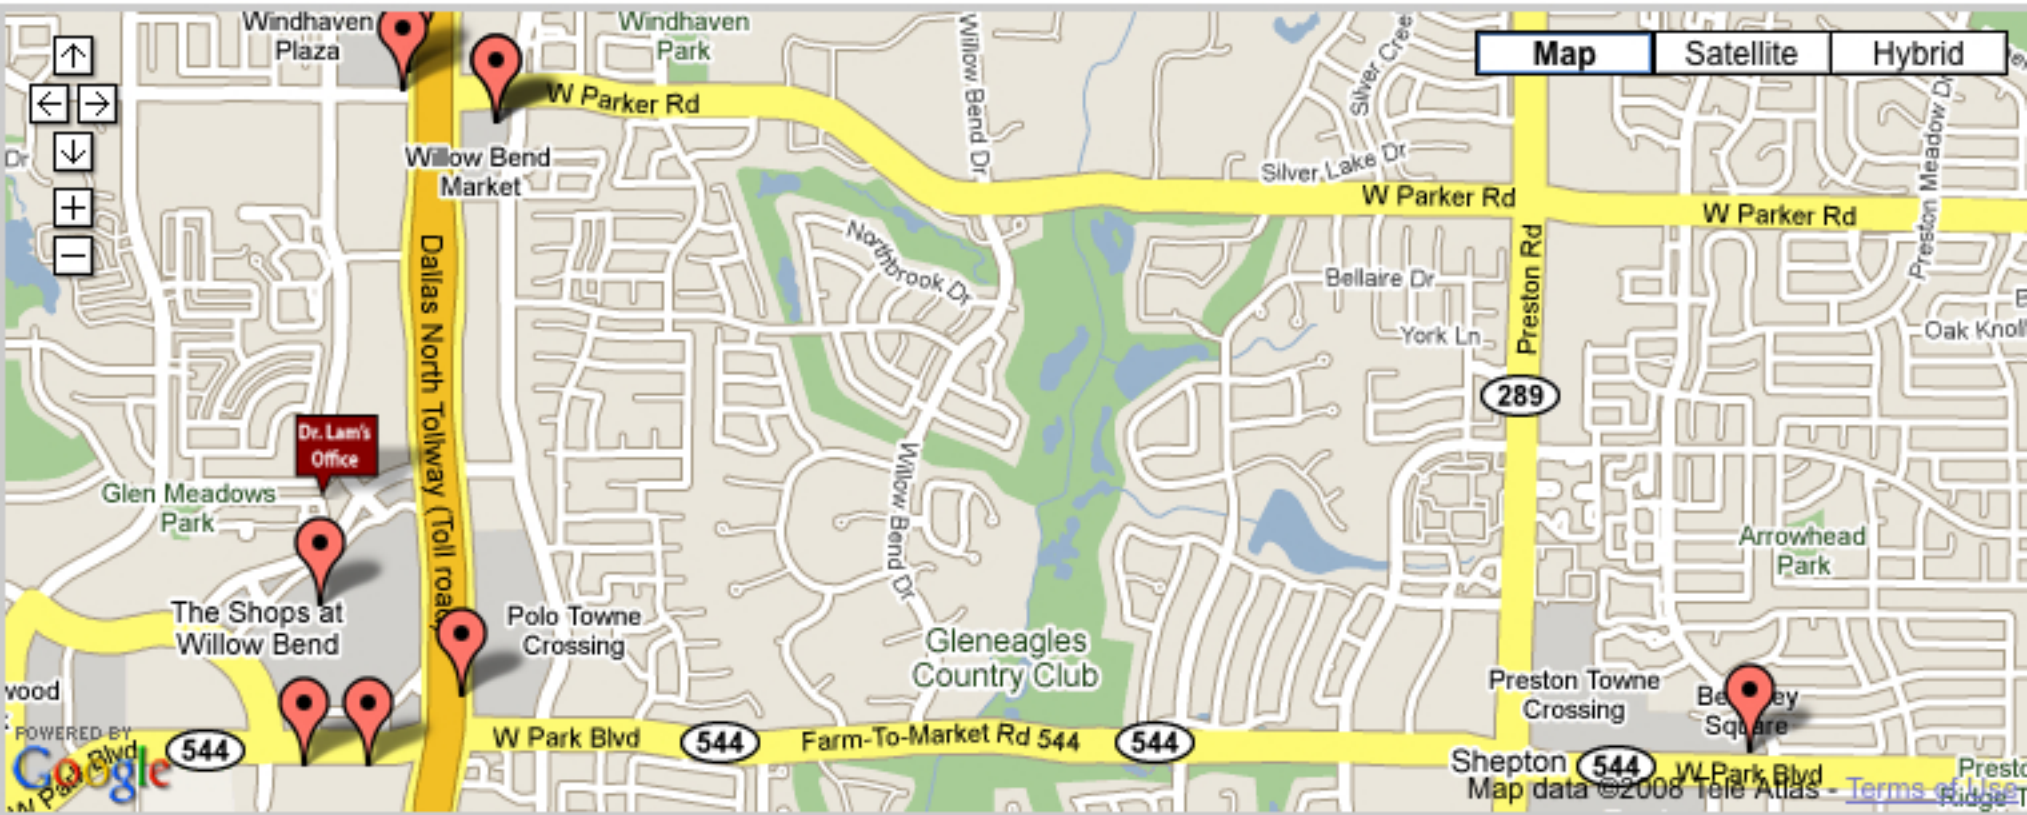

Fast Food

Chick-Fil-A

Distance: 0.2 miles S

6121 W. Park Blvd, Plano, TX, US, 75093

[View in Google Earth™](#)

Category: **Fast Food**

Menu	Yes	Price Range	$3-7	Drive Thru	Yes	Delivery	No	Hours	M-Sat 6 am - 10:30 pm
Coupons	No	Pharmacy	No	Deli/Gourmet	No	Starbucks	No	ATM	
Fees	No	Wi-Fi	No						

Starbucks

Distance: 0.43 miles S

2108 Dallas Pkwy, Plano, TX, US, 75093

[View in Google Earth™](#)

Category: **Fast Food**

Menu	Coffee, Tea, Pastries, Salads, Sandwiches	Price Range	Approx $5	Drive Thru	No	Delivery	No	Hours	M-F 5am-10pm, Sat 6am-11pm, Sun 6:30am-10pm
Coupons	No	Pharmacy	No	Deli/Gourmet	No	Starbucks	No	ATM	
Fees	No	Wi-Fi	No