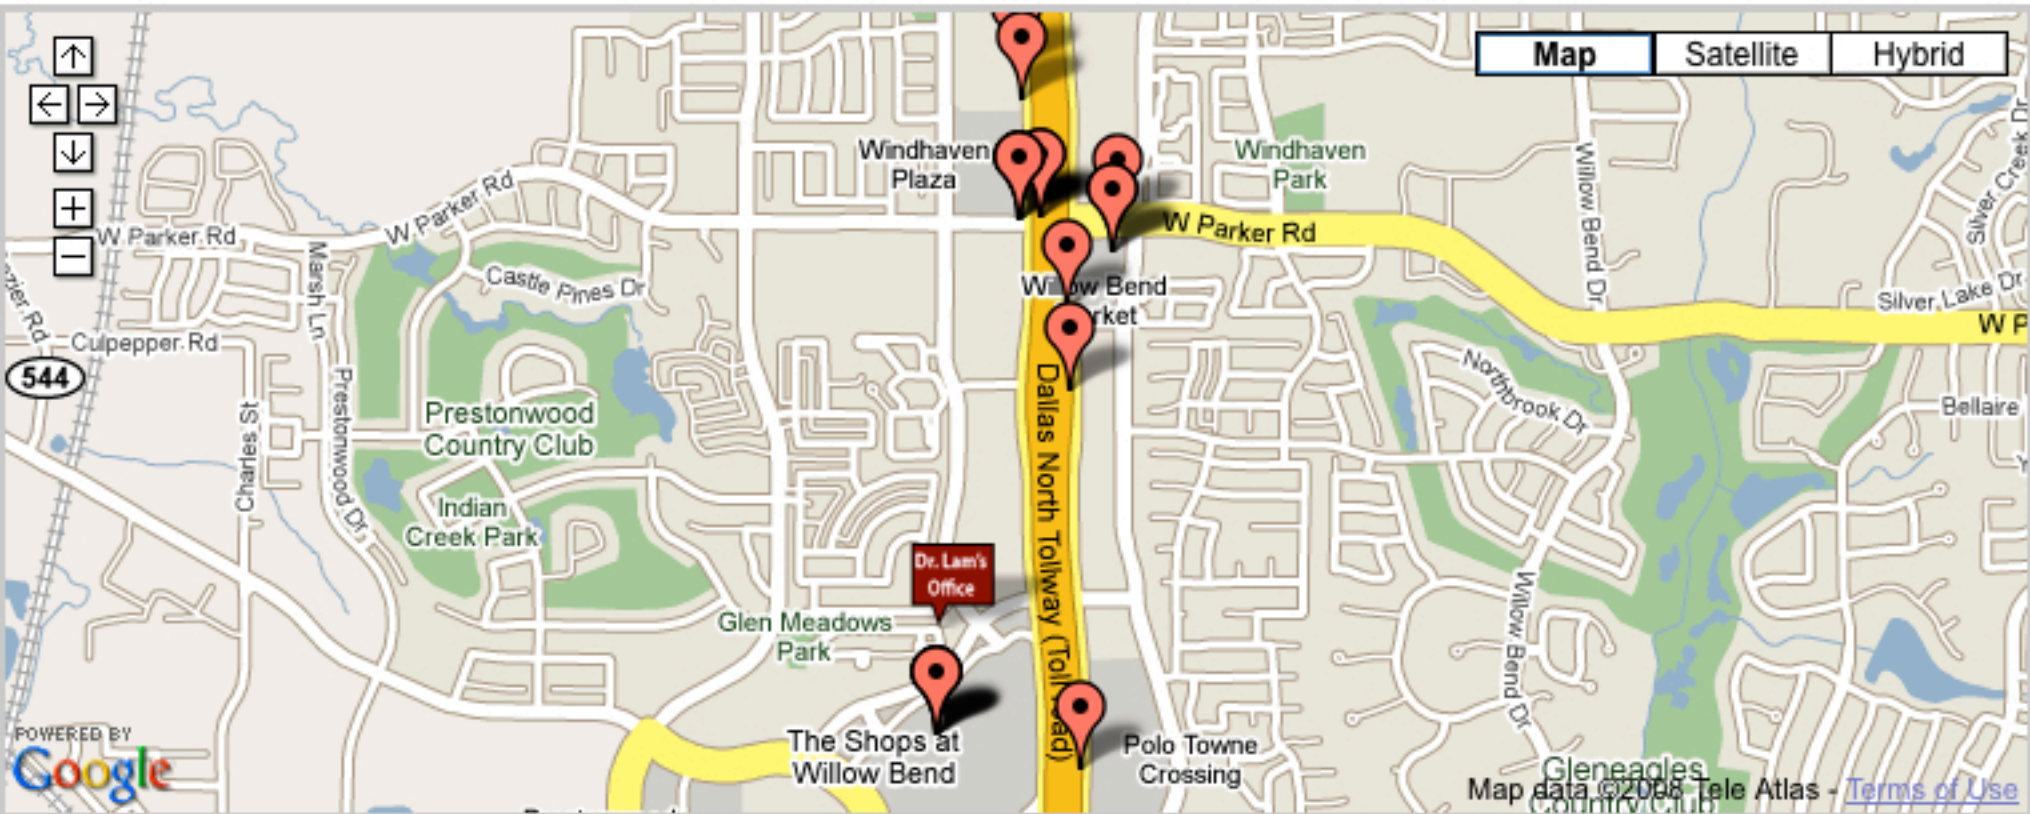

## Classic Jerseyville

Distance: 0.2 miles S

6121 W. Park Blvd, Plano, TX, US, 75093

[View in Google Earth™](#)

Shops At Willow Bend

Category: **Restaurants**

Menu	Yes	Price Range	\$7-19	Drive Thru	Take Out	Delivery	No	Hours	M-Th 11 a.m. - 12 p.m., F/S 1 a.m.; S 10 p.m.
Coupons	No	Pharmacy	No	Deli/Gourmet	No	Starbucks	No	ATM	
Fees	No	Wi-Fi	No						